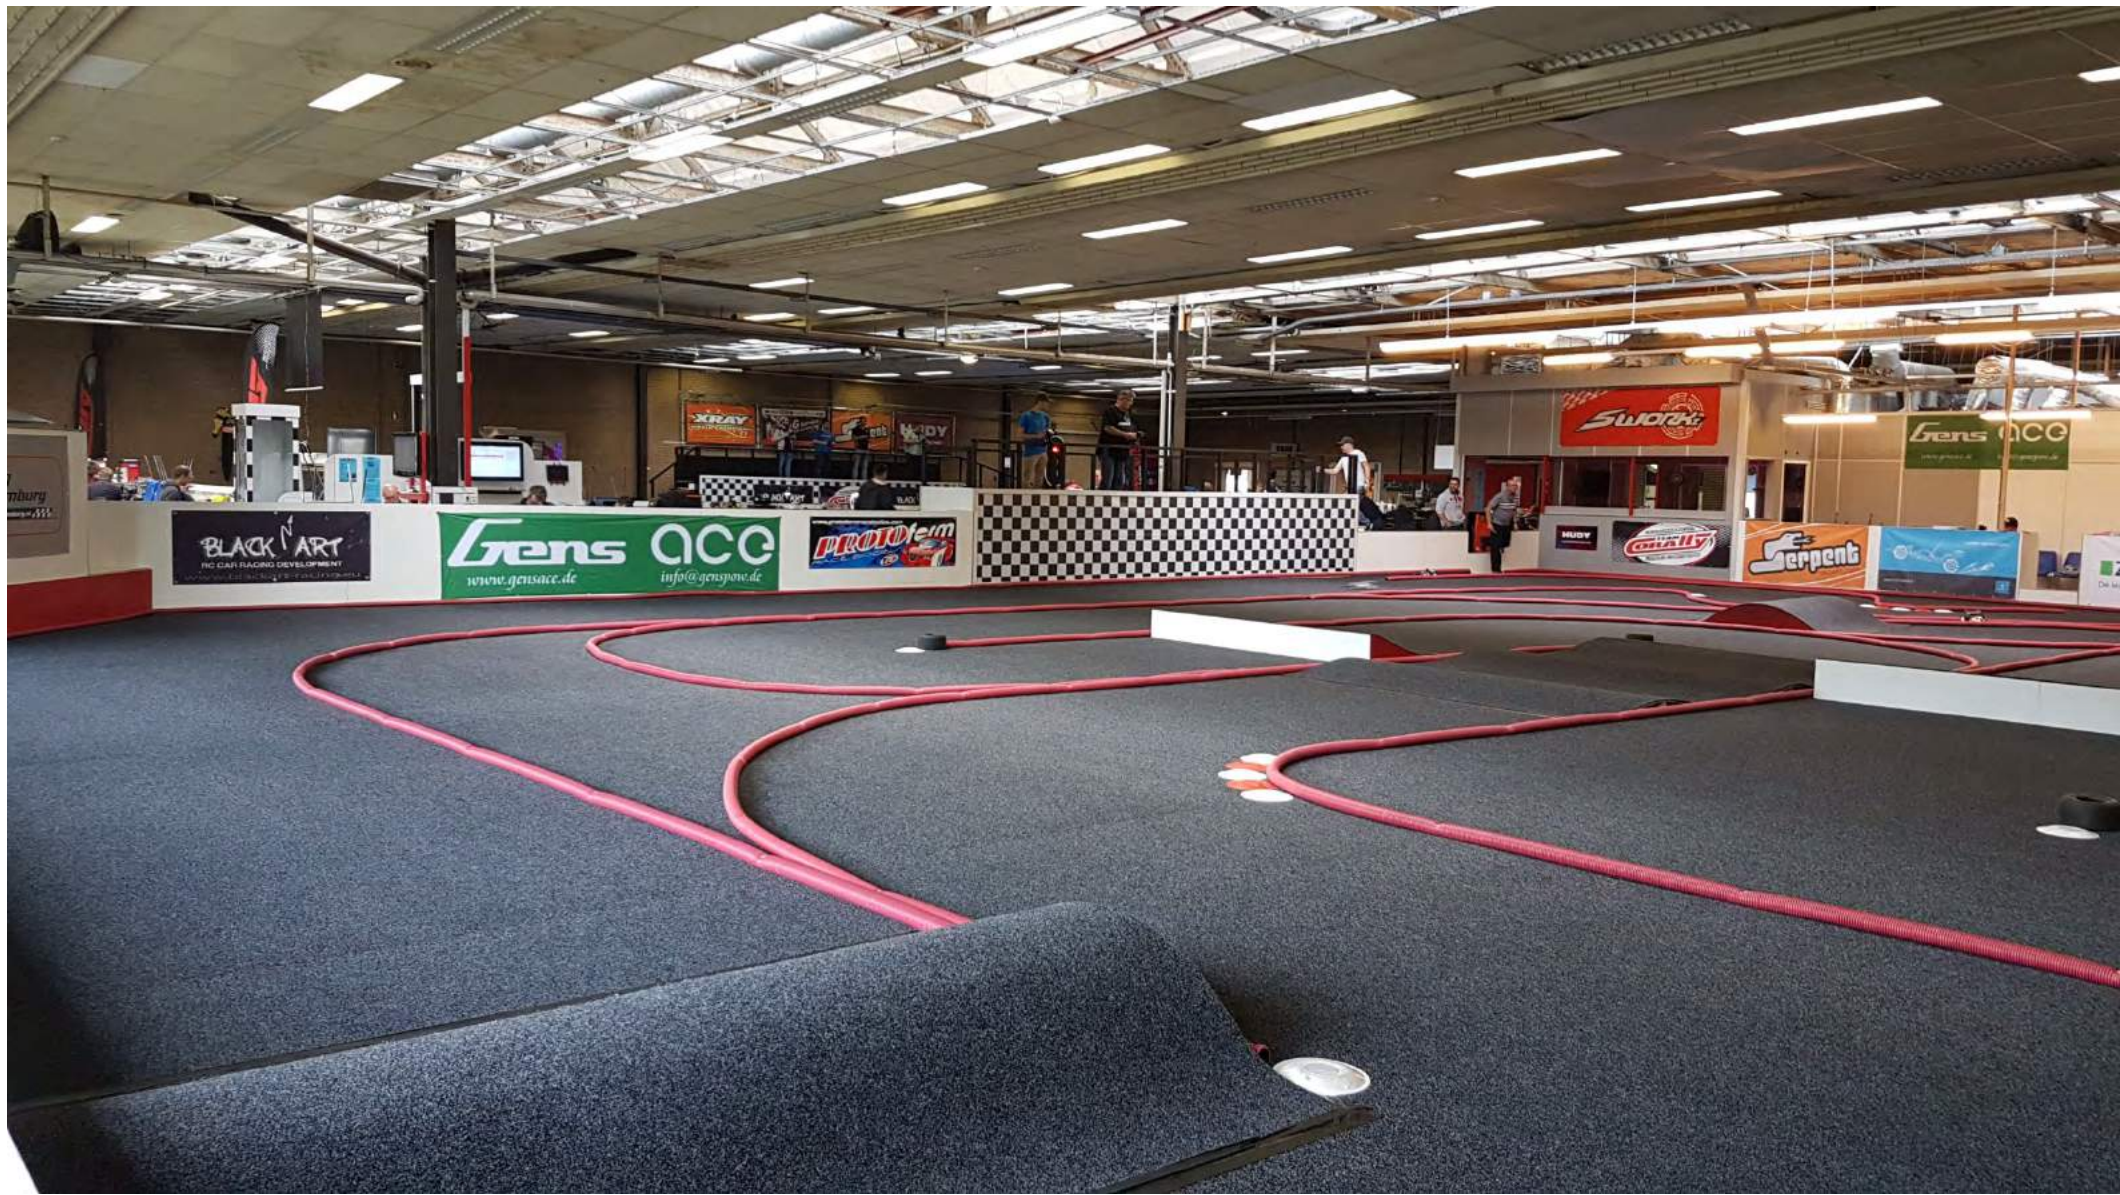

impressions

Impression